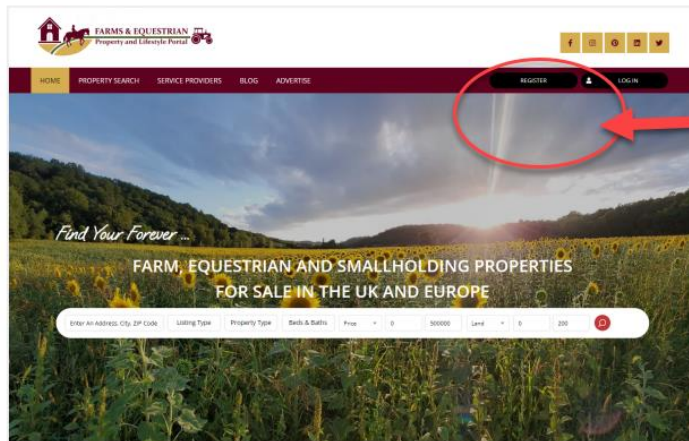

HOW TO REGISTER AND LOG IN

1

Click on **REGISTER** button on the top menu bar.

2

Choose **LIST YOUR PROPERTY HERE** button

*** WEB OFFER LAUNCH ***

During our web launch period we are offering you the opportunity to list your property for free. Read our 'How to Add Your Property Listing Guide' before you start. Good Luck!

*** FREE OFFER ***

FREE Web Launch Property Listing For 60 Days
Unlimited Modifications
Unlimited Photographs
Option To Upgrade To One Of Our Other Plans

REGISTER HERE

Paid Plans And Features

Take advantage of our variety of packages each with additional features to help you promote your property! Read our 'How to Add Your Property Listing Guide' before you start. Good Luck!