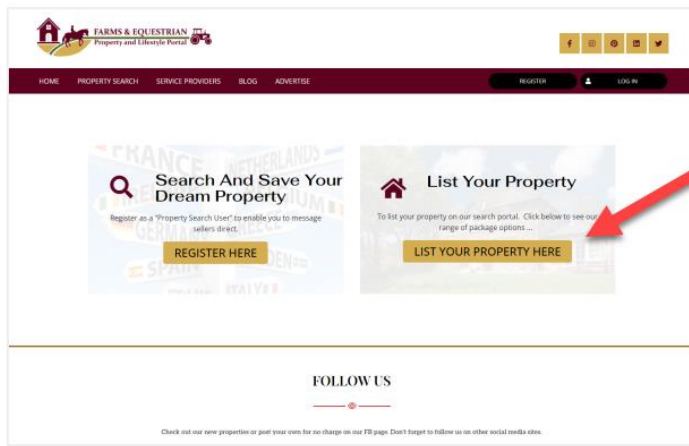

HOW TO REGISTER AND LOG IN

1

Click on **REGISTER** button on the top menu bar.

2

Choose **LIST YOUR PROPERTY HERE** button

*** WEB OFFER LAUNCH ***

During our web launch period we are offering you the opportunity to list your property for free. Read our 'How to Add Your Property Listing Guide' before you start. Good Luck!

*** FREE OFFER ***

FREE Web Launch Property Listing For 60 Days
Unlimited Modifications
Unlimited Photographs
Option To Upgrade To One Of Our Other Plans

REGISTER HERE

Paid Plans And Features

Take advantage of our variety of packages each with additional features to help you promote your property! Read our 'How to Add Your Property Listing Guide' before you start. Good Luck!